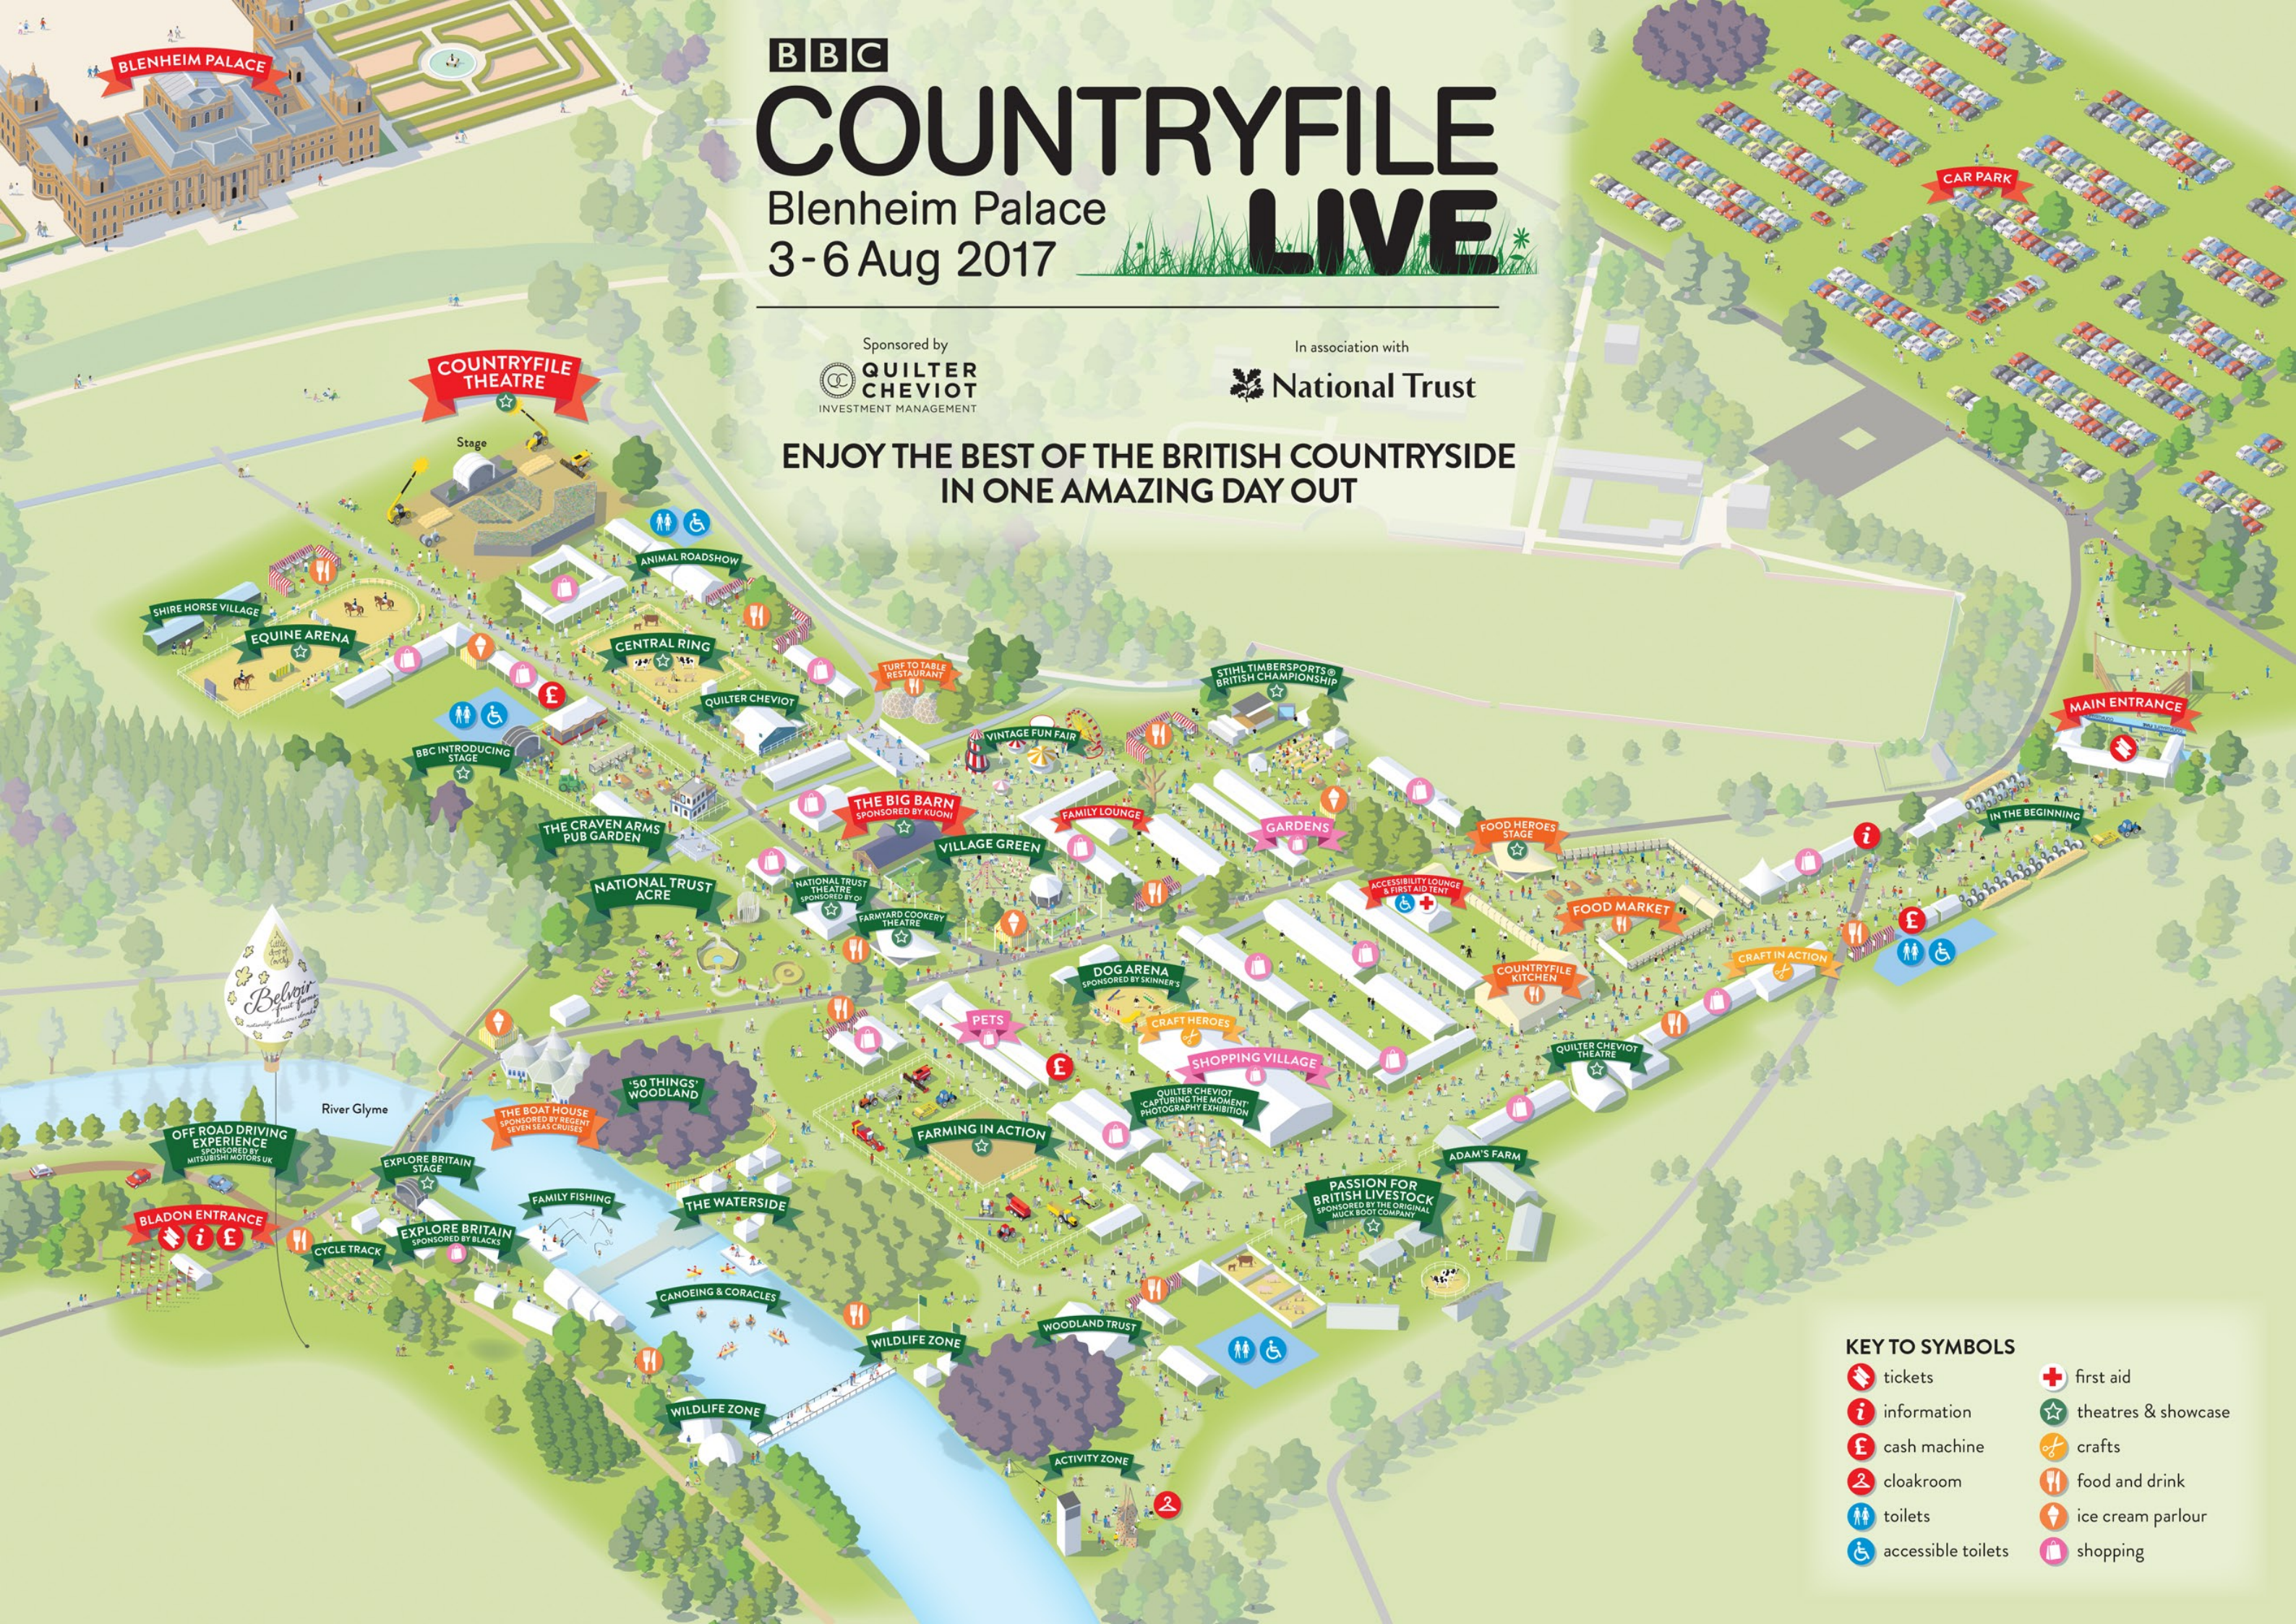

BBC COUNTRYFILE LIVE

Blenheim Palace
3-6 Aug 2017

Sponsored by
QUILTER CHEVIOT
INVESTMENT MANAGEMENT

In association with
National Trust

ENJOY THE BEST OF THE BRITISH COUNTRYSIDE
IN ONE AMAZING DAY OUT

- KEY TO SYMBOLS**
- tickets
 - information
 - cash machine
 - cloakroom
 - toilets
 - accessible toilets
 - first aid
 - theatres & showcase
 - crafts
 - food and drink
 - ice cream parlour
 - shopping